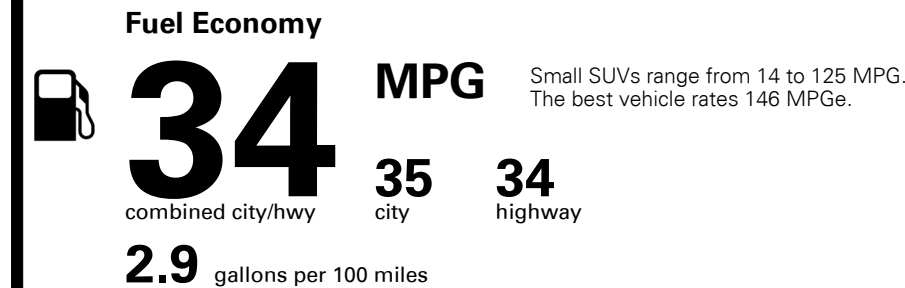

EPA DOT Fuel Economy and Environment

Gasoline Vehicle

You save \$1,250
in fuel costs over 5 years compared to the average new vehicle.

Annual fuel cost \$1,450

This vehicle emits 258 grams CO₂ per mile. The best emits 0 grams per mile (tailpipe only). Producing and distributing fuel also create emissions; learn more at fueleconomy.gov.